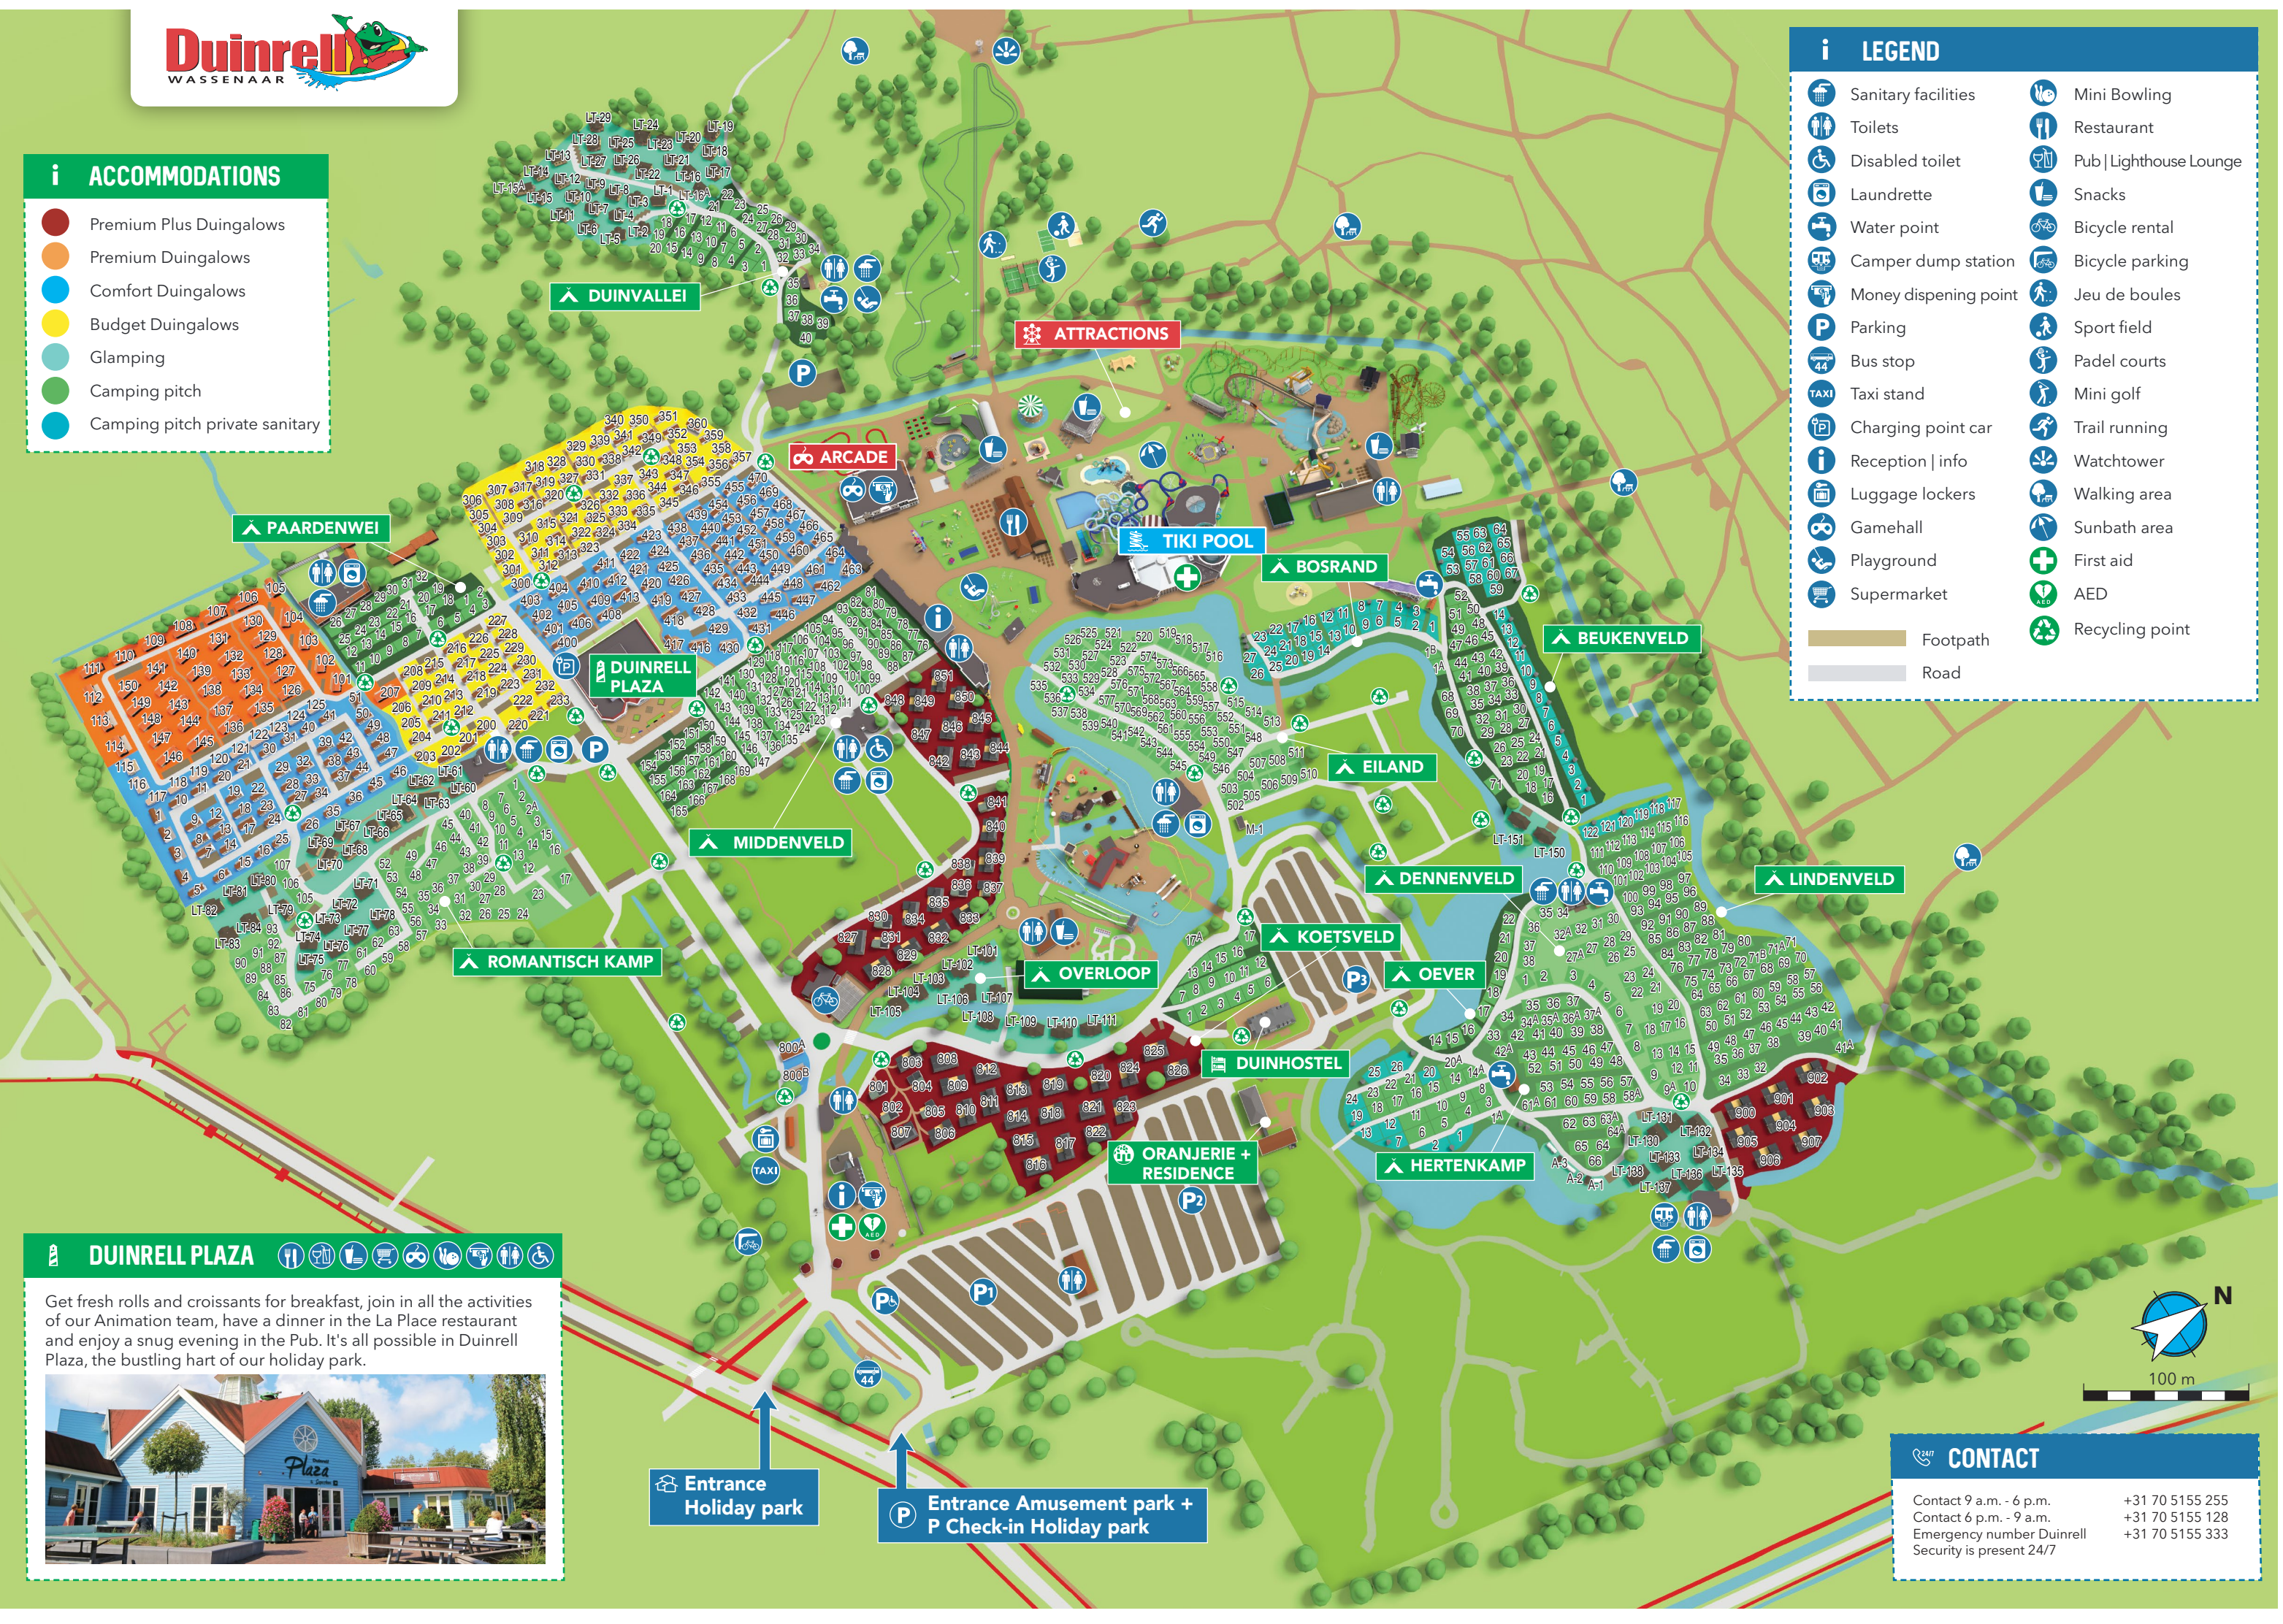

### ACCOMMODATIONS

- Premium Plus Duingalows
- Premium Duingalows
- Comfort Duingalows
- Budget Duingalows
- Glamping
- Camping pitch
- Camping pitch private sanitary

### LEGEND

- |  |                        |  |                         |
|--|------------------------|--|-------------------------|
|  | Sanitary facilities    |  | Mini Bowling            |
|  | Toilets                |  | Restaurant              |
|  | Disabled toilet        |  | Pub   Lighthouse Lounge |
|  | Laundrette             |  | Snacks                  |
|  | Water point            |  | Bicycle rental          |
|  | Camper dump station    |  | Bicycle parking         |
|  | Money dispensing point |  | Jeu de boules           |
|  | Parking                |  | Sport field             |
|  | Bus stop               |  | Padel courts            |
|  | Taxi stand             |  | Mini golf               |
|  | Charging point car     |  | Trail running           |
|  | Reception   info       |  | Watchtower              |
|  | Luggage lockers        |  | Walking area            |
|  | Gamehall               |  | Sunbath area            |
|  | Playground             |  | First aid               |
|  | Supermarket            |  | AED                     |
|  | Recycling point        |  |                         |
- Footpath  
— Road

### DUINRELL PLAZA

Get fresh rolls and croissants for breakfast, join in all the activities of our Animation team, have a dinner in the La Place restaurant and enjoy a snug evening in the Pub. It's all possible in Duinrell Plaza, the bustling hart of our holiday park.

Entrance Holiday park

Entrance Amusement park + P Check-in Holiday park